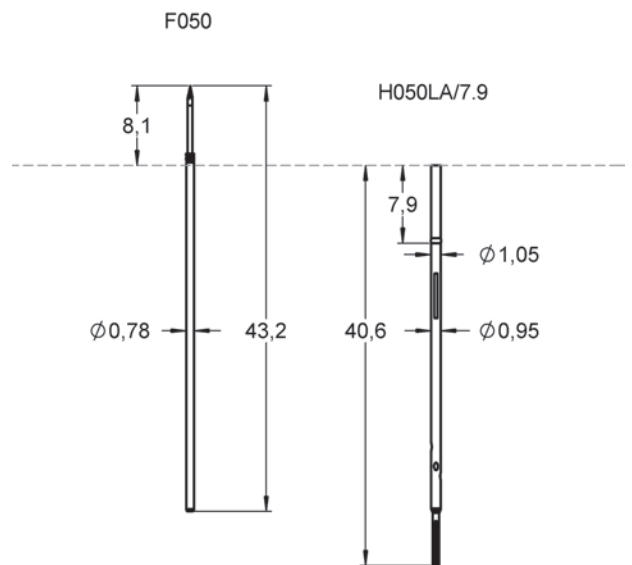

F050

Up to 3 A | 50 mil | ICT application

Electrical specifications

Current [A]	3
R _{TYP} [mOhm]	<10

Mechanical specifications

Temperature [°C]	-45°...+100°	
Preload [cN]	60	90
Spring force [cN] at nt ±20%	150	200
Nominal travel [mm]	4.3	4.3
Maximum travel [mm]	6.4	6.4

* Overview of other receptacles H050 on page 71

Drill size recommendation (mm)

H050...	Press ring as stop	0.95 - 0.97
H050...	Press ring inserted	0.98 - 1.01

Series drawing

All measurements are in mm.

BASIC PROBES 50 MIL

Order code	Product name	Tip Style	Tip Ø [mm]	Material/Plating	Force [cN]	Thread [M]	Version	FM Choice
1037835	F05005B090G150	05 	0.90	B / G	150	-	-	
1017079	F05005B090G200	05 	0.90	B / G	200	-	-	
1010443	F05006B090G150	06 	0.90	B / G	150	-	-	
1017078	F05006B090G200	06 	0.90	B / G	200	-	-	
1010444	F05011B050G150	11 	0.50	B / G	150	-	-	-
1017077	F05015B090G200	15 	0.90	B / G	200	-	-	
1097465	F05018S050L100	18 	0.50	B / G	100	-	-	-
1010445	F05021S050L150	21 	0.50	B / G	100	-	-	
1000630	F05021S050L200	21 	0.50	B / G	100	-	-	
1010392	F05033S050L150	33 	0.50	B / G	100	-	-	
1011940	F05033S050L200	33 	0.50	B / G	100	-	-	
1010393	F05038S050L150	38 	0.50	B / G	100	-	-	-
1000339	F05038S050L200	38 	0.50	B / G	100	-	-	-
1010865	F05043S050L150	43 	0.50	B / G	100	-	-	
1017093	F05043S050L200	43 	0.50	B / G	150	-	-	